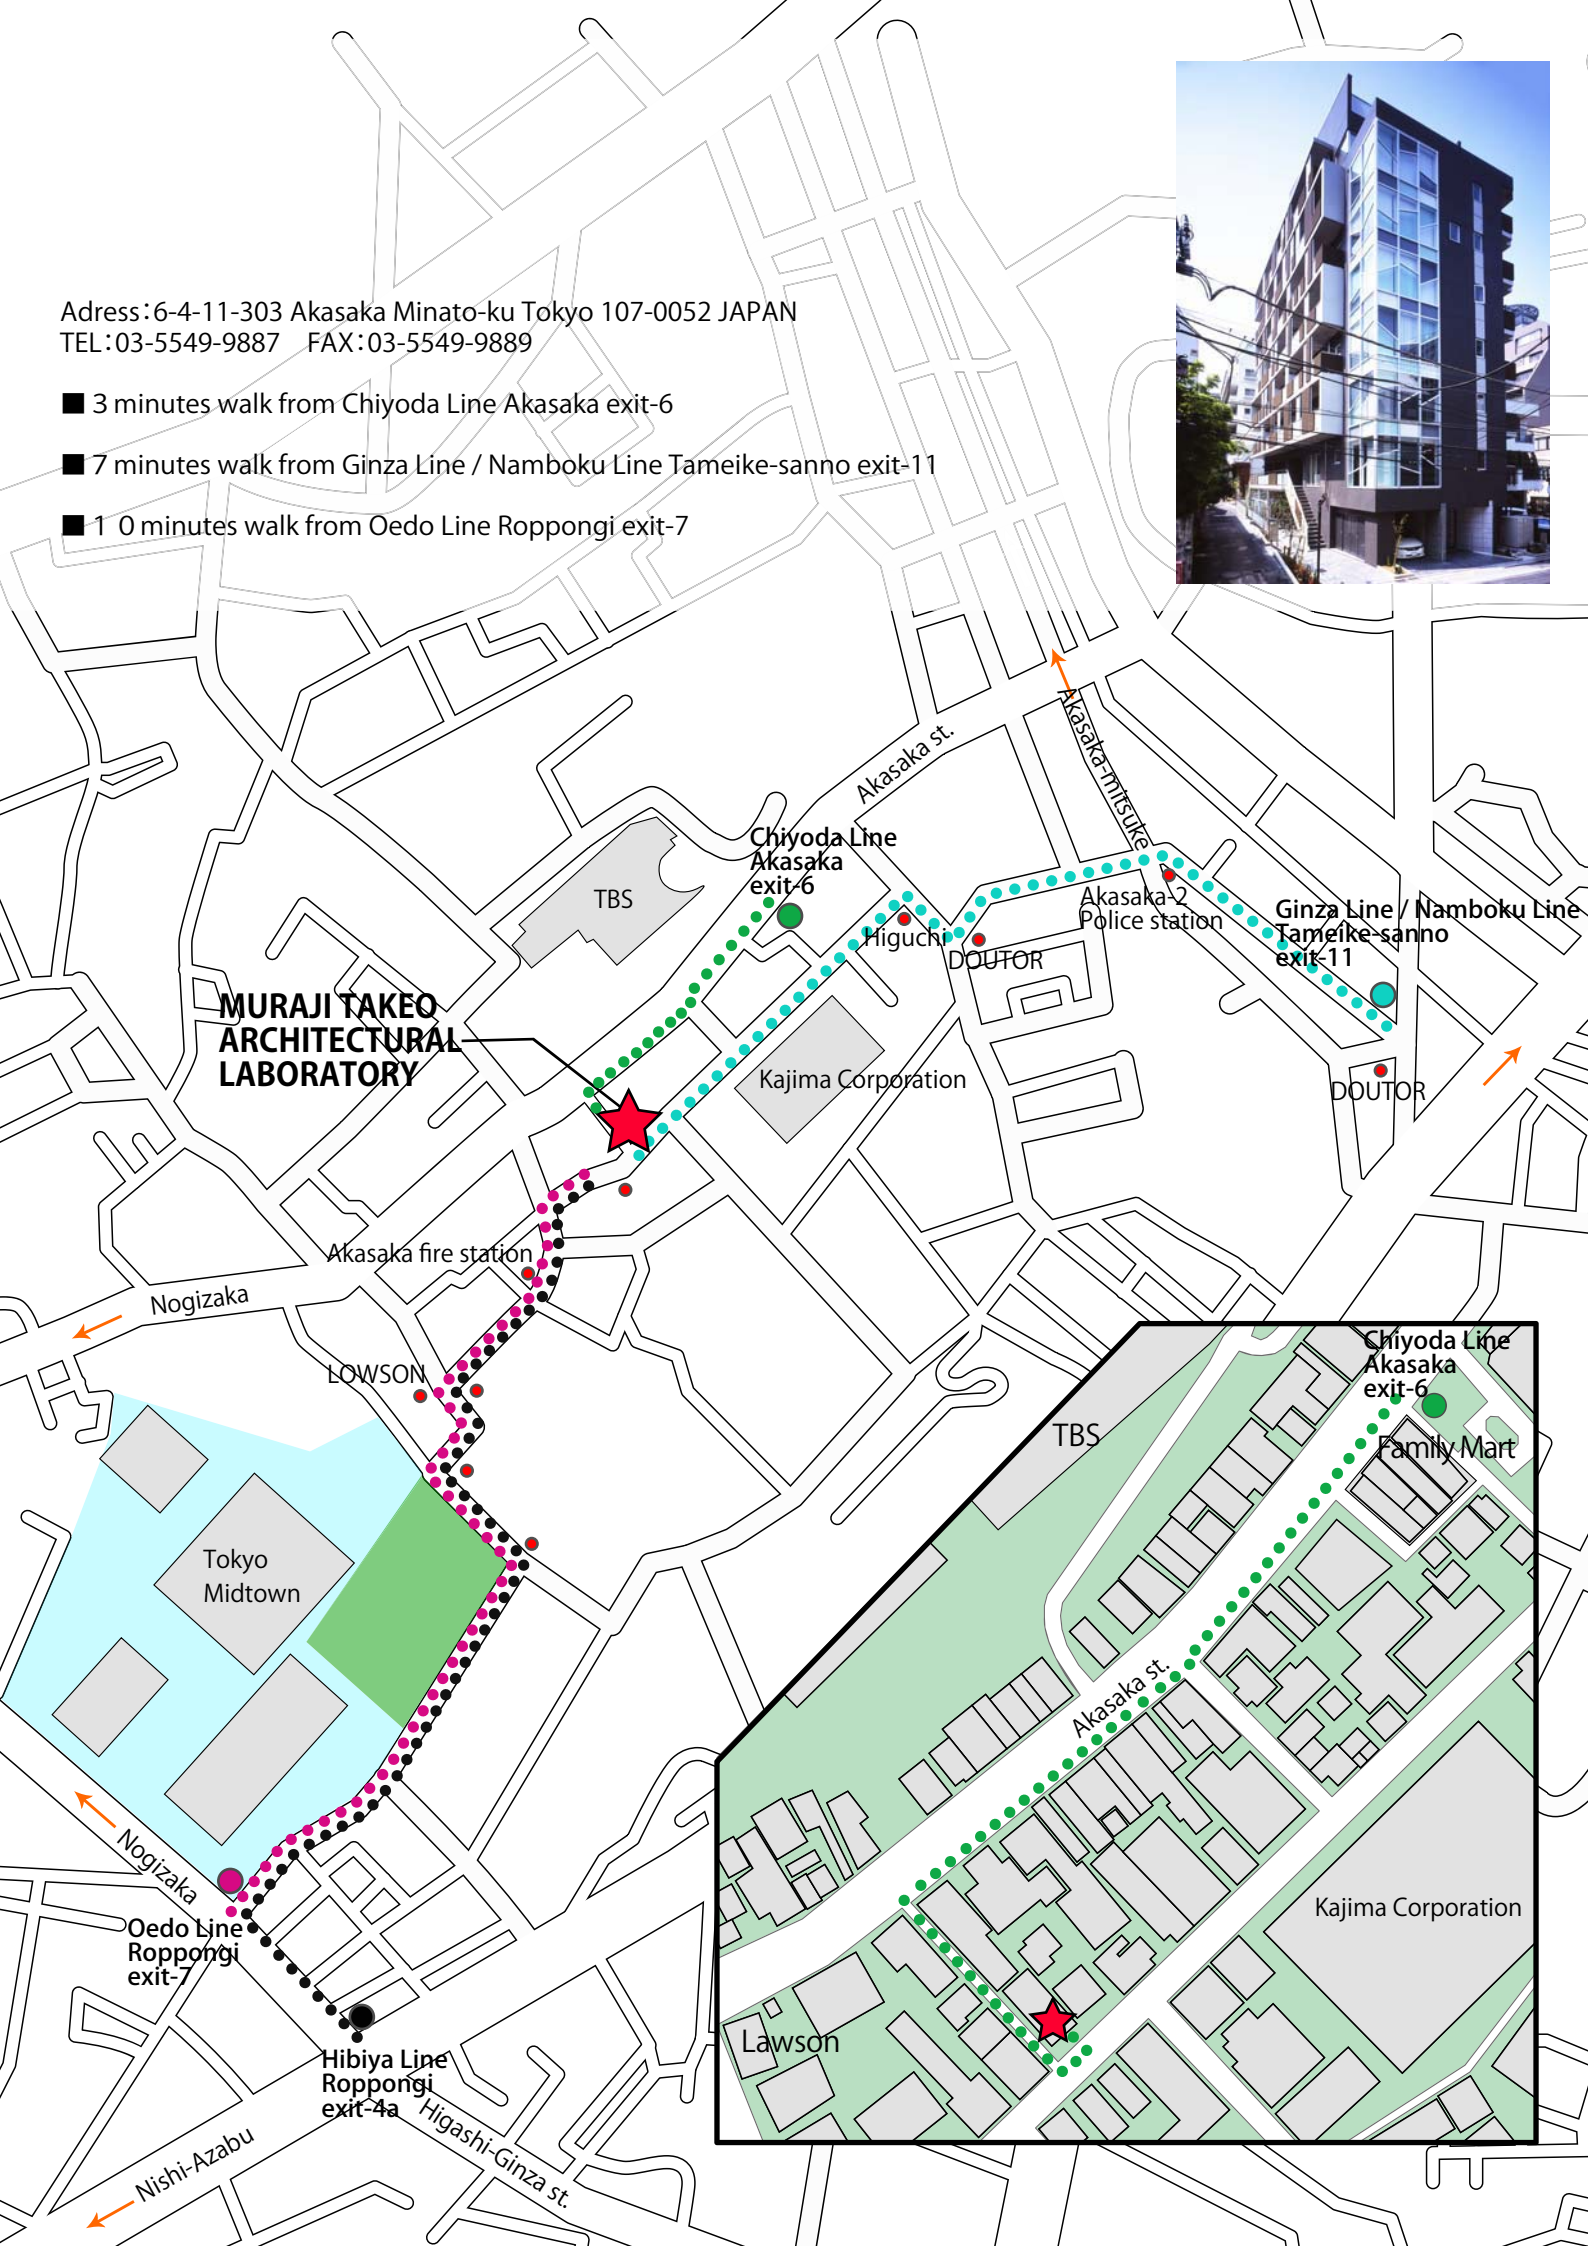

Adress:6-4-11-303 Akasaka Minato-ku Tokyo 107-0052 JAPAN
TEL:03-5549-9887 FAX:03-5549-9889

- 3 minutes walk from Chiyoda Line Akasaka exit-6
- 7 minutes walk from Ginza Line / Namboku Line Tameike-sanno exit-11
- 10 minutes walk from Oedo Line Roppongi exit-7

**MURAJI TAKEO
ARCHITECTURAL
LABORATORY**

Chiyoda Line
Akasaka
exit-6

Higuchi

DOUTOR

Akasaka-2
Police station

Ginza Line / Namboku Line
Tameike-sanno
exit-11

DOUTOR

Akasaka fire station

Nogizaka

LOWSON

Tokyo
Midtown

TBS

Chiyoda Line
Akasaka
exit-6
Family Mart

Akasaka st.

Kajima Corporation

Lawson

Nogizaka

Oedo Line
Roppongi
exit-7

Hibiya Line
Roppongi
exit-4a

Nishi-Azabu

Higashi-Ginza st.